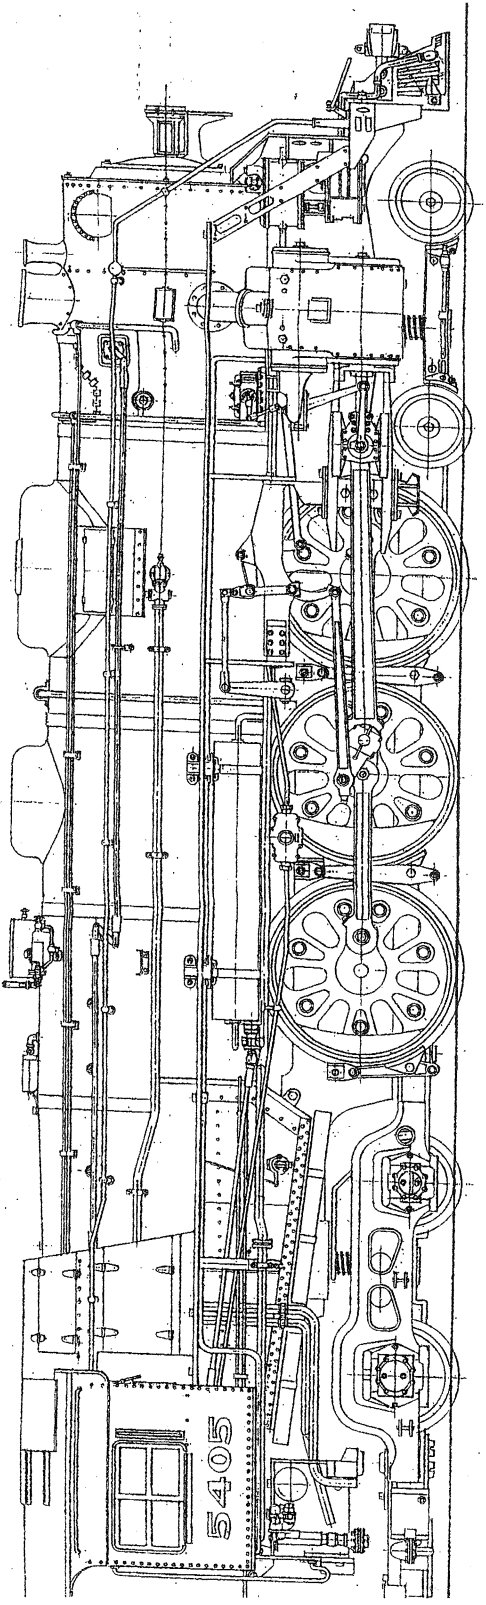

**LGB** documents provided courtesy of:

**TRAINLI**

You can find everything you need for your hobby at

[Click Here >>>](#) [www.trainli.com](http://www.trainli.com)

+1 (775) 302-8111

[like us on Facebook](#)

<https://www.facebook.com/trainlipage/>

3	M2-4	HEX HEAD.	6
6	M2-8		6
8	M2-12		6
18	M2-4	FLAT SCREWS	18
7	M3-6		7
1	M3-18		1
4	M2-4	COUNTER SUNK.	4
3	Ø5	E CLIPS	3
2	Ø4		2
5	Ø6	WASHER	5

H	M2-4	HEX HEAD.	4
	M2-4		8
	M2-6	FLAT HEAD.	2