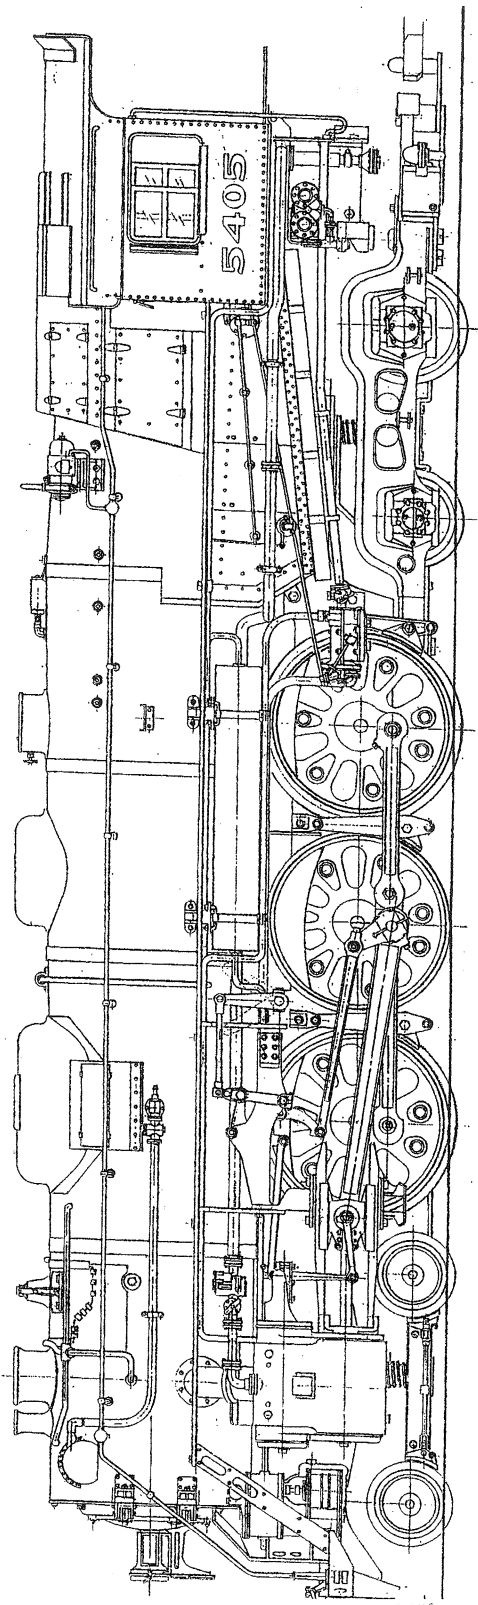

**LGB** documents provided courtesy of:

**TRAINLI**

You can find everything you need for your hobby at

[Click Here >>>](#) [www.trainli.com](http://www.trainli.com)

+1 (775) 302-8111

[like us on Facebook](#)

<https://www.facebook.com/trainlipage/>

3	M2-4	HEX HEAD.	6
6	M2-8		6
8	M2-12		6
18	M2-4	FLAT SCREWS	18
7	M3-6		7
1	M3-18		1
4	M2-4	COUNTER SUNK.	4
3	Ø5	E CLIPS	3
2	Ø4		2
5	Ø6	WASHER	5

H	M2-4	HEX HEAD.	4
	M2-4		8
	M2-6	FLAT HEAD.	2